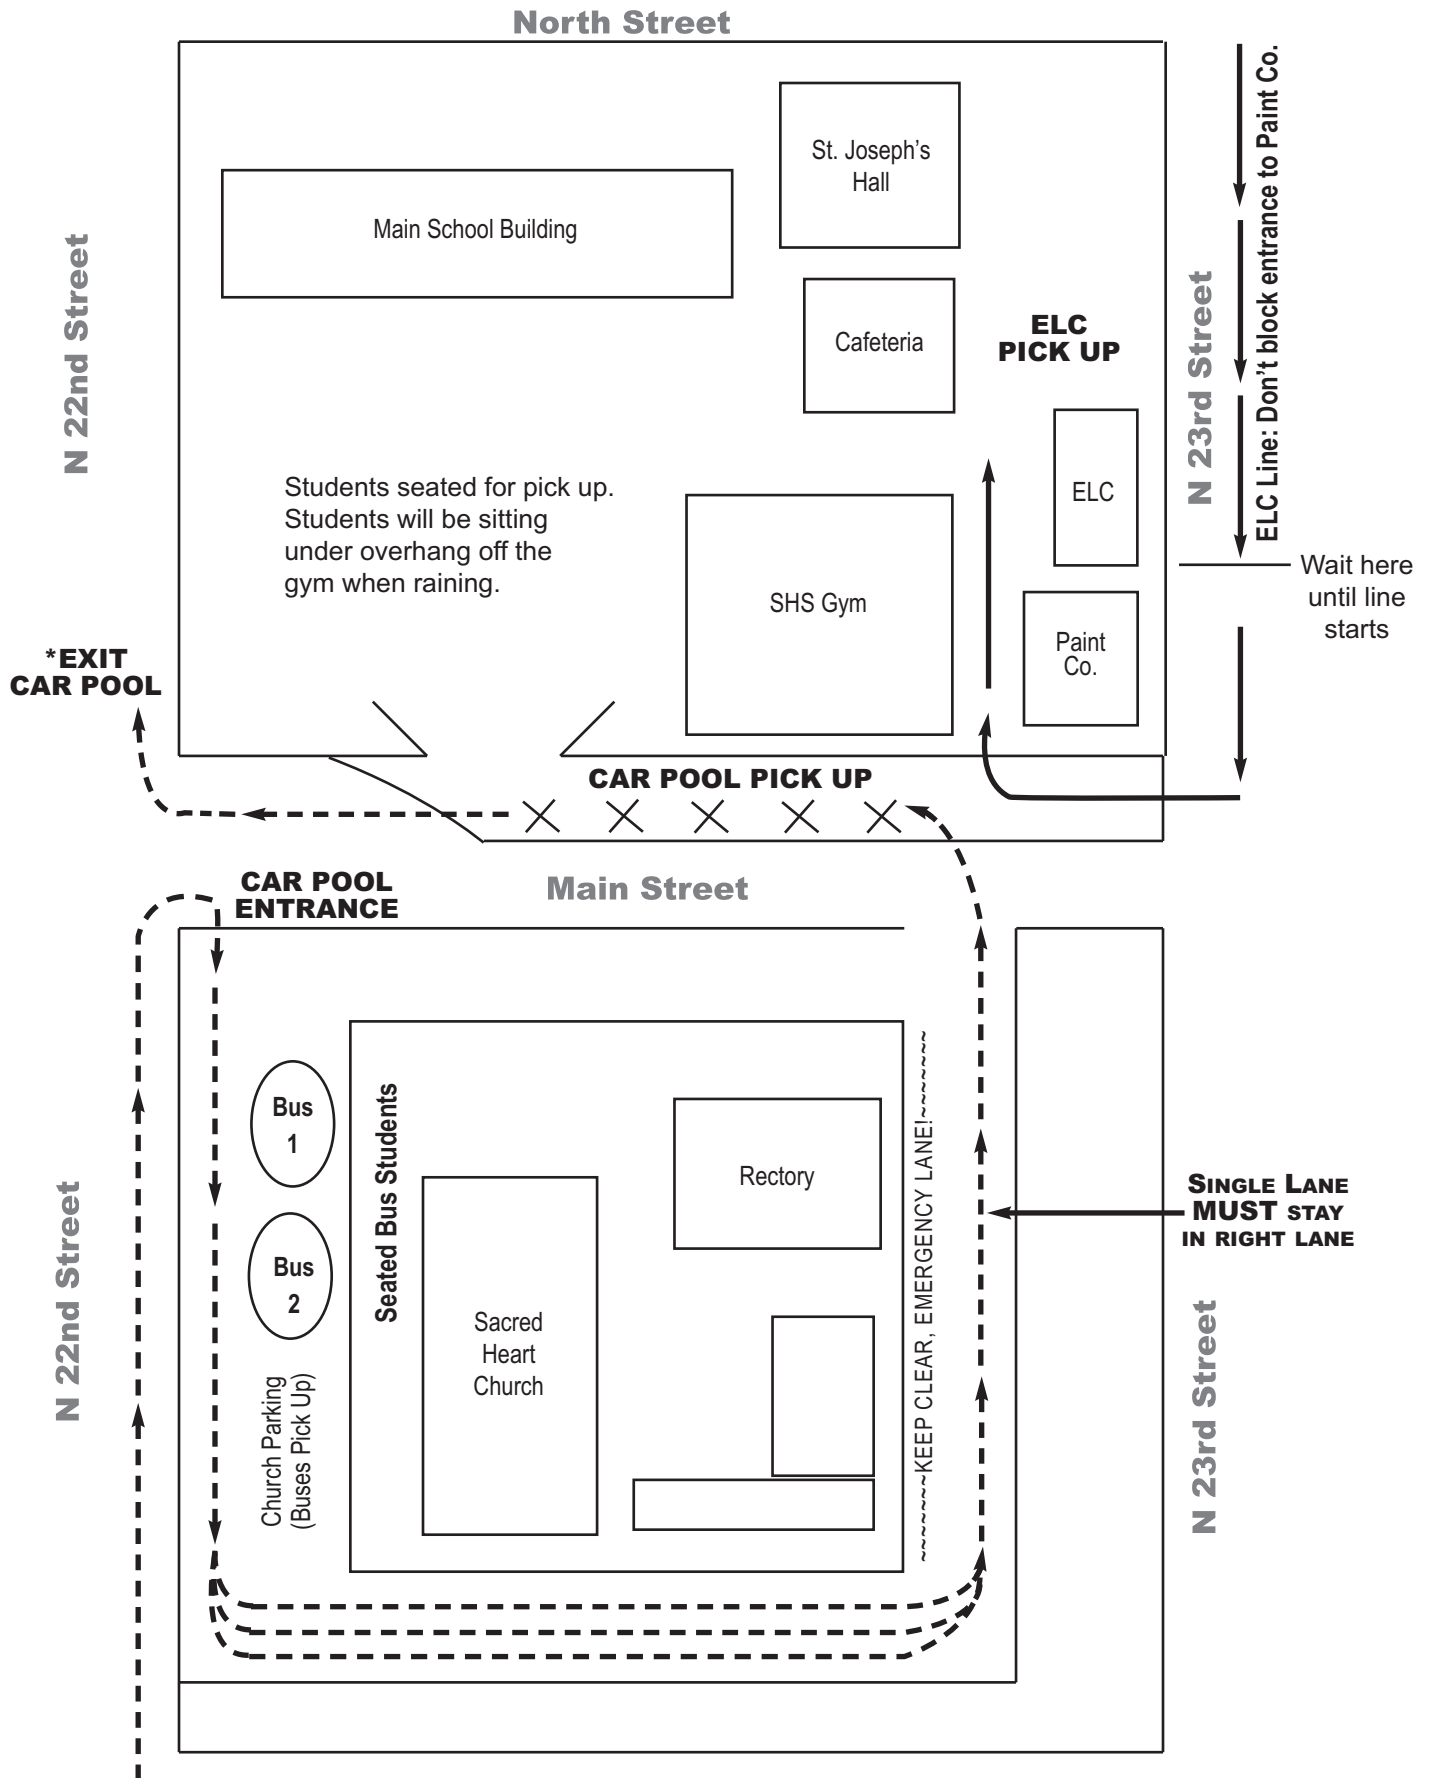

Sacred Heart Car Pool Map

Car Pool will enter Church Parking Lot and form three (3) lanes.

***ALL Traffic should TURN RIGHT at N 22nd St. to avoid carpool backup**